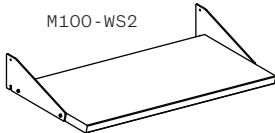

M100-WS2

M100-ARS

M100-CWS	Wood Type	Price
CENTRE Wall Support (225cm)	Oak	485 €
	Walnut	565 €
M100-LWS or RWS		
LEFT or RIGHT Wall Support (225cm)	Oak	435 €
	Walnut	515 €
M100-WS1		
Wooden Shelf (classic - 26cm)	Oak	425 €
	Walnut	530 €
M100-WS2		
Wooden Shelf (extended - 34cm)	Oak	525 €
	Walnut	650 €
M100-AS		
Aluminium Shelf*	Aluminium	215 €
M100-ARS		
Record / Magazine Shelf*	Aluminium	285 €