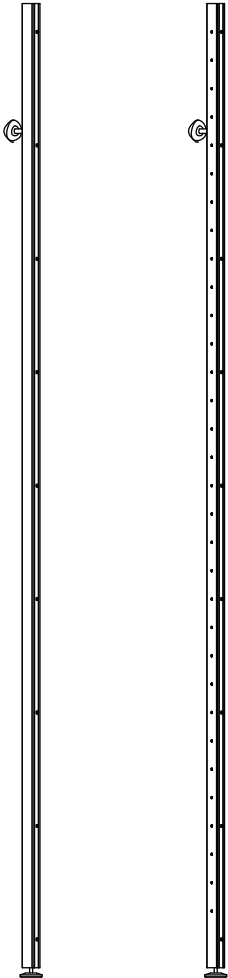

Modiste

M100-LWS

M100-CWS

M100-CWS	Wood Type	Price
CENTRE Wall Support (225cm)	Oak	485 €
	Walnut	565 €
M100-LWS or RWS		
LEFT or RIGHT Wall Support (225cm)	Oak	435 €
	Walnut	515 €
M100-WS1		
Wooden Shelf (classic - 26cm)	Oak	425 €
	Walnut	530 €
M100-WS2		
Wooden Shelf (extended - 34cm)	Oak	525 €
	Walnut	650 €
M100-AS		
Aluminium Shelf*	Aluminium	215 €
M100-ARS		
Record / Magazine Shelf*	Aluminium	285 €

*Available Summer 2024

All Prices are in EURO Excl VAT