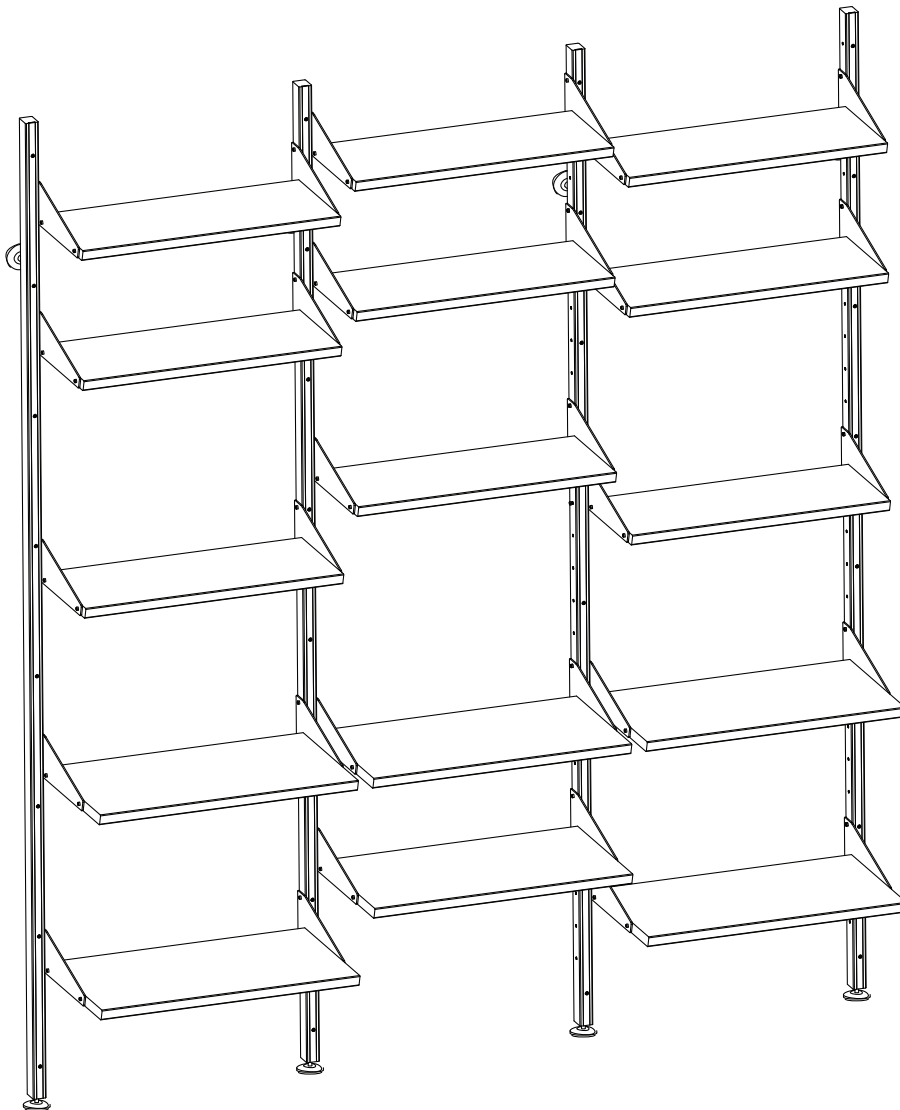

M100-WS2

M100-ARS

M100-CWS	Wood Type	Price
CENTRE Wall Support (225cm)	Oak	485 €
	Walnut	565 €
M100-LWS or RWS		
LEFT or RIGHT Wall Support (225cm)	Oak	435 €
	Walnut	515 €
M100-WS1		
Wooden Shelf (classic - 26cm)	Oak	425 €
	Walnut	530 €
M100-WS2		
Wooden Shelf (extended - 34cm)	Oak	525 €
	Walnut	650 €
M100-AS		
Aluminium Shelf*	Aluminium	215 €
M100-ARS		
Record / Magazine Shelf*	Aluminium	285 €

*Available Summer 2024

All Prices are in EURO Excl VAT

Modiste

Sample Configuration			Wood Type	Price	Sum
LEFT Wall Support (225cm)	1 pc	M100-LWS	Walnut	515 €	515 €
CENTRE Wall Support (225cm)	2 pc	M100-CWS	Walnut	565 €	1.130 €
RIGHT Wall Support (225cm)	1 pc	M100-RWS	Walnut	515 €	515 €
Wooden Shelf (classic - 26cm)	9 pc	M100-WS1	Walnut	530 €	4.770 €
Wooden Shelf (extended - 34cm)	6 pc	M100-WS2	Walnut	650 €	3.900 €
				TOTAL	10.830 €