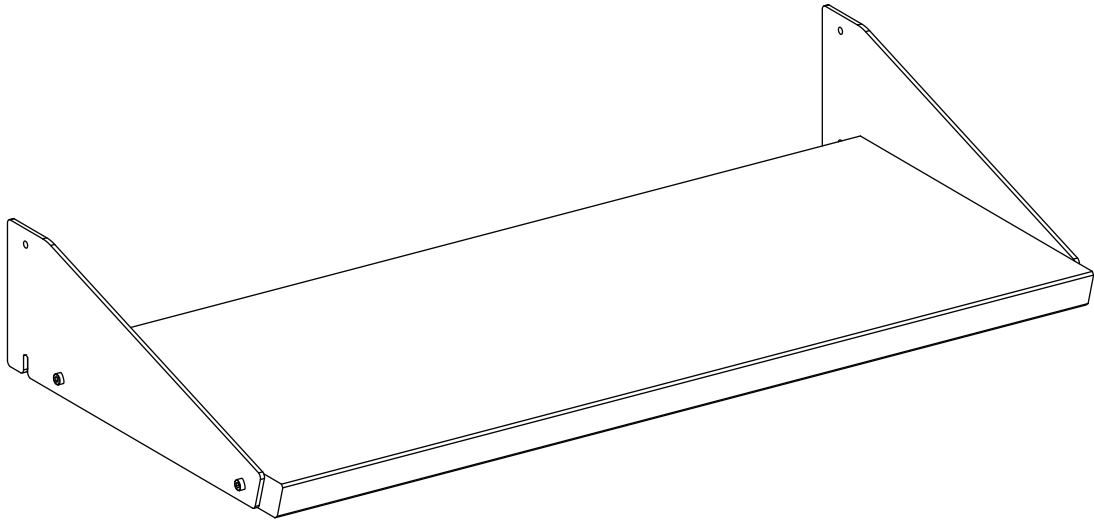

Modiste M100 Shelving System

Modiste

Modiste M100 Shelving System

Designed & Crafted with meticulous attention to detail in Berlin, this solid wood and aluminium shelving system embodies the essence of modernist design. Each component is expertly crafted by skilled artisans, marrying traditional woodworking techniques with contemporary materials. The result is a fusion of elegance and functionality, seamlessly blending the warmth of solid wood with the sleekness of aluminium. Inspired by the timeless aesthetic of Poul Kjaerholm, every line and joint is carefully considered, reflecting a commitment to both form and function.